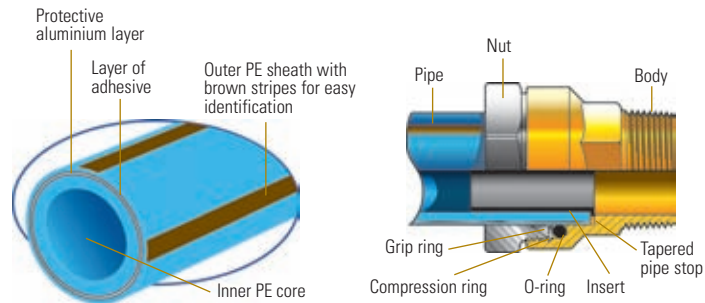

Trigon Barrier Pipe System: Transporting water safely through contaminated land

Trigon is an innovative, multi-layered polyethylene and aluminium barrier pipe system. It provides a reliable, cost effective solution for delivering drinking water through contaminated environments.

- **Impermeable barrier** - Protects potable drinking water from organic and inorganic contamination
- **Flexible** - Easy to handle and install
- **Cost effective** - Enables the development of brownfield sites with a flexible, corrosion resistant plastic pipe system
- **Corrosion resistant** - Long term, reliable solution
- **Engineered joint fittings** - Offering no path for the ingress of contaminants

Trigon pipes and fittings are available in 25, 32 and 63mm sizes. They have been extensively tested by independent academic and industry research bodies. Trigon core pipe is Kitemarked to BS 6572, Trigon pipe is approved under regulation 31 and Trigon fittings are WRc, DVGW and KIWA approved. Trigon has full system approval under WRAS – Certificate no. 0409106.