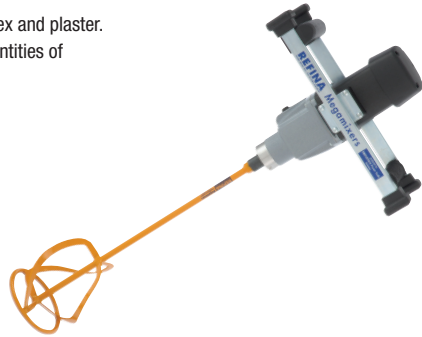

LARGE PADDLE MIXER DRILL

Ideal for mixing paints, mortar, resins, artex and plaster.

- Quick and efficient for mixing large quantities of materials

See page 4 for further details

Technical Information & Rates*

Code	Additional Information	Decibel Level	Vibration Level	Power	Weight	First Day	Two Day	Week
217614	-	72	2	110v	7kg	£49.65	£66.20	£82.75
217613	-	72	2	230v	7kg	£49.65	£66.20	£82.75

*Subject to trade terms where applicable

PLASTER MIXER

A safe paddle mixer, perfect for mortar mixing up to 65 litres, complete with easy tub.

- Hands free mixing while you work
- Also suitable for mixing paint and epoxy resins