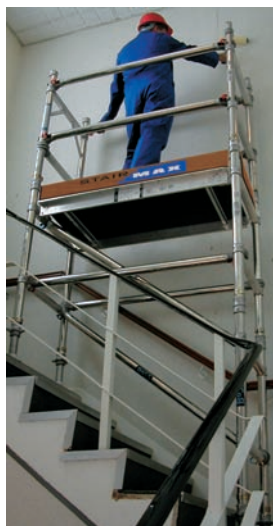

LOW LEVEL ACCESS

SELF-ERECTING PLATFORM

One piece, self-erecting, flat packing work platform.

- Platform heights of 0.55m, 1m and 2m
- Assembled and dismantled in seconds. It's the preferred option to steps and ladders
- Fits through standard doorway
- Stored comfortably in tight spaces, and can be transported easily in vans or estate cars

*Subject to trade terms where applicable

STAIRMAX TOWER

A safe, portable access solution for domestic and commercial staircases. Conforms to EN1004 regulations.

- Easy to transport in the back of a small van or hatchback
- Frames are walkthrough
- Can be built up to a height of 2.2m from lowest stair
- Fast and easy assembly